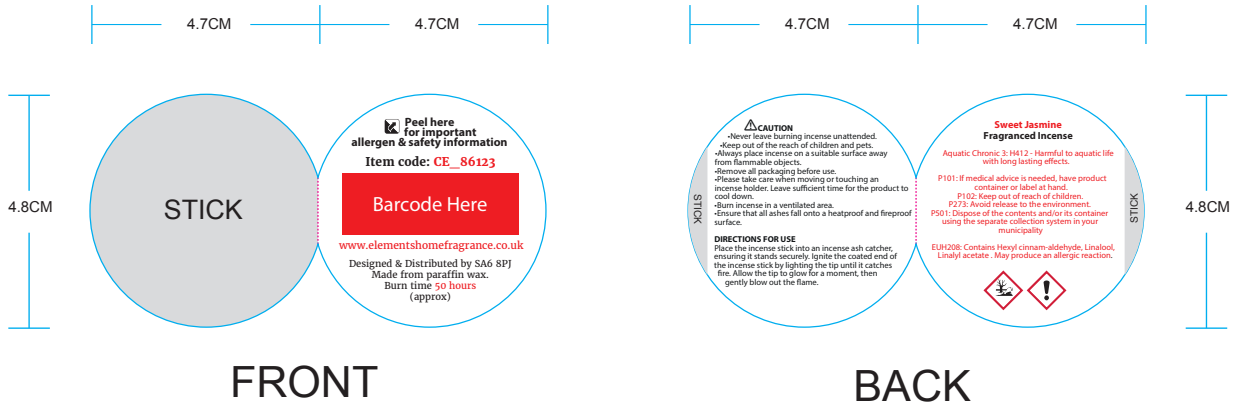

Incense warning - Cone

CAUTION

- •Never leave burning incense unattended.
- •Keep out of the reach of children and pets.
- •Always place incense on a suitable surface away from flammable objects.
- •Remove all packaging before use.
- •Please take care when moving or touching an incense holder. Leave sufficient time for the product to cool down.
- •Burn incense in a ventilated area.
- •Ensure that all ashes fall onto a heatproof and fireproof surface.

WARNING: May cause irritation if in direct contact with eyes.

DIRECTIONS FOR USE
Place the incense cone into an incense holder, ensuring it stands securely. Ignite the top end of the incense cone by lighting the tip until it catches fire. Allow the tip to glow for a moment, then gently blow out the flame. Enjoy the fragrant aroma as the incense cone releases its scent into the air.

Change all information highlighted in RED

2 pictograms below. If the product is not classified as hazardous according to GB CLP Regulation. Please remove pictograms below accordingly.

Include if there is CLP Info. Harmful to aquatic life with long lasting effects.

Include if there is a precautionary statement/Supplementary information (Allergens),

- Sweet Jasmine
  Fragranced Candle ← Incense Scent
- Aquatic Chronic 3: H412 - Harmful to aquatic life with long lasting effects. ← CLP Info
- P101: If medical advice is needed, have product container or label at hand.
  P102: Keep out of reach of children.
  P273: Avoid release to the environment.
  P501: Dispose of the contents and/or its container using the separate collection system in your municipality ← Precautionary statements
- EUH208: Contains Hexyl cinnamyl aldehyde, Linalool, Linalyl acetate. May produce an allergic reaction. ← Supplementary information (Allergens)